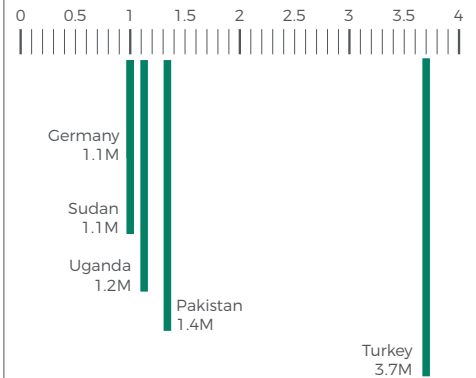

Refugee Insights

Refugees are not statistics – but mothers, fathers and children whose lives have been turned upside down by persecution, conflict, violence or human rights violations.

We are witnessing the **highest levels of displacement on record**, so an understanding of the scale and global impact of the refugee crisis is important as we consider our response on a personal and global level.

The information below will be useful as you prepare for, and participate in **World Refugee Sabbath** on 20 June.

70.8 million forcibly displaced people worldwide. That's 2.3 million people more than the previous year.

Where the world's displaced people are being hosted

About 80 per cent of refugees live in countries neighbouring their countries of origin

One-third

of refugees (6.7 million people) are hosted by the world's poorest countries

Top refugee-hosting countries

Half

of the world's refugees are children

Refugee children are **5x more likely**

to be out of school than their non-refugee peers

More than half

of school-aged refugees (3.7M) do not attend school

WORLD REFUGEE SABBATH
20 June

Help keep refugee children in school. Sign the petition now.

adra.org/InSchool

JUNE 20 WORLD REFUGEE SABBATH ADRA.ORG/WORLDREFUGEESABBATH