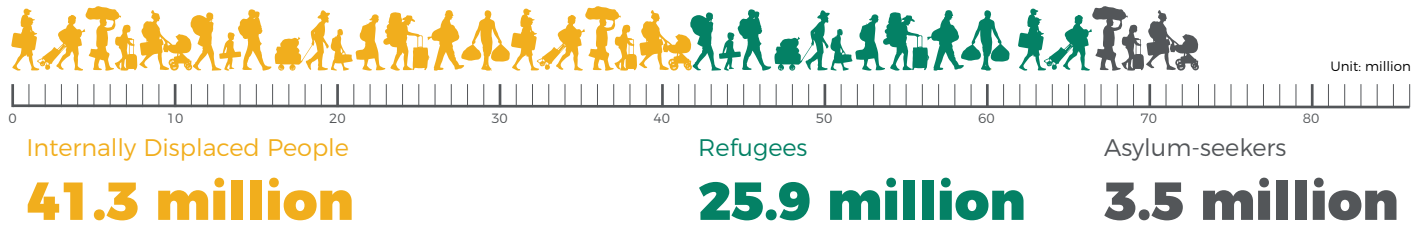

Refugee Insights

Refugees are not statistics – but mothers, fathers and children whose lives have been turned upside down by persecution, conflict, violence or human rights violations.

We are witnessing the **highest levels of displacement on record**, so an understanding of the scale and global impact of the refugee crisis is important as we consider our response on a personal and global level.

The information below will be useful as you prepare for, and participate in **World Refugee Sabbath** on 20 June.

70.8 million forcibly displaced people worldwide. That's 2.3 million people more than the previous year.

Where the world's displaced people are being hosted

About 80 per cent of refugees live in countries neighbouring their countries of origin

One-third

of refugees (6.7 million people) are hosted by the world's poorest countries